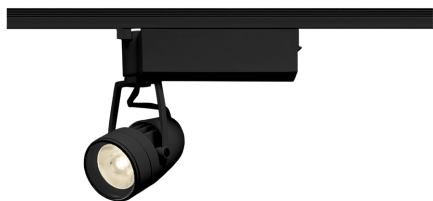

Item no. SD376-1455B9035-LX

Series Name: Cledy versa L-G tracklight
(SD376-LX)