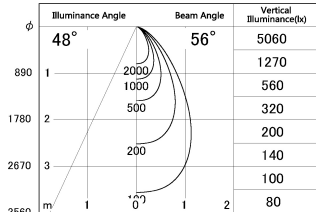

Installation	Track mount
Type	High-efficiency Lens type tracklight
Fixture wattage	12.5W
Beam angle	56deg
Color Temp.	3500K
CRI	Ra>90
Luminous	1159 lm
Body	Die-castaluminumalloy
Body finish	Black
Trim finish	Black
Reflector finish	N/A
IP Rate	IP20
Light source	COB module
Input Voltage	AC220~240V
Dimming Type	Non-Dimmable
Certificate	CE,CCC
Cut Hole	N/A