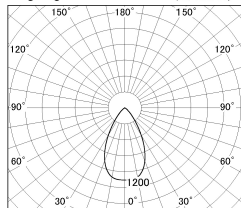

■ Lighting Distribution Curve (cd/1000 lm)

Installation	Track mount
Type	High-efficiency Lens type tracklight
Fixture wattage	12.5W
Beam angle	56deg
Color Temp.	3500K
CRI	Ra>90
Luminous	1159 lm
Body	Die-castaluminumalloy
Body finish	Black
Trim finish	Black
Reflector finish	N/A
IP Rate	IP20
Light source	COB module
Input Voltage	AC220~240V
Dimming Type	Non-Dimmable
Certificate	CE,CCC
Cut Hole	N/A