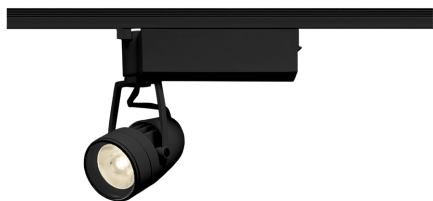

Item no. SD376-0815B9035-LX

Series Name: Cledy versa L-G tracklight
(SD376-LX)