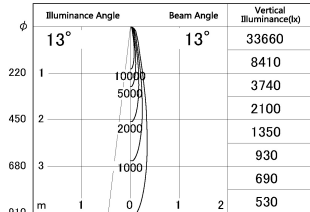

Installation	Track mount
Type	High-efficiency Lens type tracklight
Fixture wattage	7.4W
Beam angle	13deg
Color Temp.	3500K
CRI	Ra>90
Luminous	641 lm
Body	Die-castaluminumalloy
Body finish	Black
Trim finish	Black
Reflector finish	N/A
IP Rate	IP20
Light source	COB module
Input Voltage	AC220~240V
Dimming Type	Non-Dimmable
Certificate	CE,CCC
Cut Hole	N/A