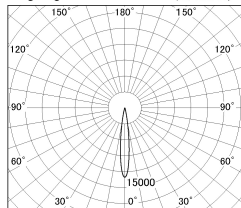

■ Lighting Distribution Curve (cd/1000 lm)

Installation	Track mount
Type	High-efficiency Lens type tracklight
Fixture wattage	7.4W
Beam angle	13deg
Color Temp.	3500K
CRI	Ra>90
Luminous	641 lm
Body	Die-castaluminumalloy
Body finish	Black
Trim finish	Black
Reflector finish	N/A
IP Rate	IP20
Light source	COB module
Input Voltage	AC220~240V
Dimming Type	Non-Dimmable
Certificate	CE,CCC
Cut Hole	N/A