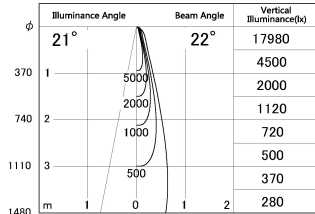

Installation	Track mount
Type	High-efficiency Lens type tracklight
Fixture wattage	7.4W
Beam angle	22deg
Color Temp.	3500K
CRI	Ra>90
Luminous	686 lm
Body	Die-castaluminumalloy
Body finish	Black
Trim finish	Black
Reflector finish	N/A
IP Rate	IP20
Light source	COB module
Input Voltage	AC220~240V
Dimming Type	Non-Dimmable
Certificate	CE,CCC
Cut Hole	N/A