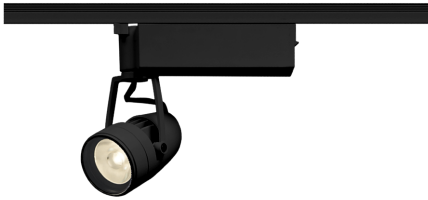

Item no. SD376-0825B9035-LX

Series Name: Cledy versa L-G tracklight
(SD376-LX)