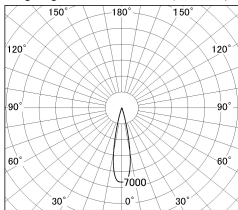

■ Lighting Distribution Curve (cd/1000 lm)

Installation	Track mount
Type	High-efficiency Lens type tracklight
Fixture wattage	7.4W
Beam angle	22deg
Color Temp.	3500K
CRI	Ra>90
Luminous	686 lm
Body	Die-castaluminumalloy
Body finish	Black
Trim finish	Black
Reflector finish	N/A
IP Rate	IP20
Light source	COB module
Input Voltage	AC220~240V
Dimming Type	Non-Dimmable
Certificate	CE,CCC
Cut Hole	N/A