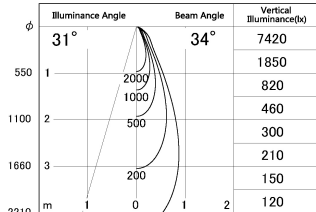

Installation	Track mount
Type	High-efficiency Lens type tracklight
Fixture wattage	7.4W
Beam angle	34deg
Color Temp.	3500K
CRI	Ra>90
Luminous	670 lm
Body	Die-castaluminumalloy
Body finish	Black
Trim finish	Black
Reflector finish	N/A
IP Rate	IP20
Light source	COB module
Input Voltage	AC220~240V
Dimming Type	Non-Dimmable
Certificate	CE,CCC
Cut Hole	N/A