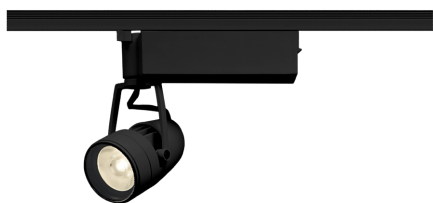

Item no. SD376-0835B9035-LX

Series Name: Cledy versa L-G tracklight
(SD376-LX)