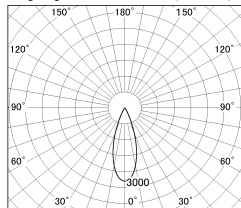

■ Lighting Distribution Curve (cd/1000 lm)

Installation	Track mount
Type	High-efficiency Lens type tracklight
Fixture wattage	7.4W
Beam angle	34deg
Color Temp.	3500K
CRI	Ra>90
Luminous	670 lm
Body	Die-castaluminumalloy
Body finish	Black
Trim finish	Black
Reflector finish	N/A
IP Rate	IP20
Light source	COB module
Input Voltage	AC220~240V
Dimming Type	Non-Dimmable
Certificate	CE,CCC
Cut Hole	N/A