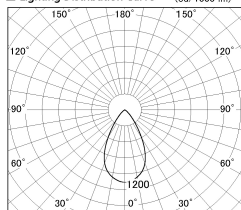

■ Lighting Distribution Curve (cd/1000 lm)

Installation	Track mount
Type	High-efficiency Lens type tracklight
Fixture wattage	7.4W
Beam angle	57deg
Color Temp.	3500K
CRI	Ra>90
Luminous	662 lm
Body	Die-castaluminumalloy
Body finish	Black
Trim finish	Black
Reflector finish	N/A
IP Rate	IP20
Light source	COB module
Input Voltage	AC220~240V
Dimming Type	Non-Dimmable
Certificate	CE,CCC
Cut Hole	N/A