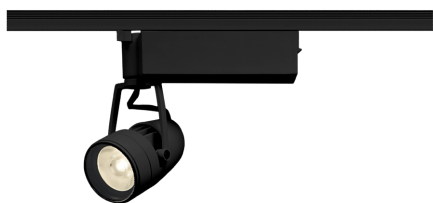

Item no. SD376-0855B9035-LX

Series Name: Cledy versa L-G tracklight
(SD376-LX)