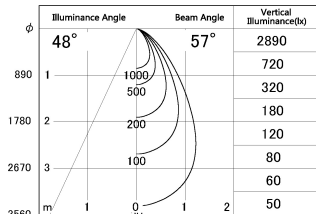

Installation	Track mount
Type	High-efficiency Lens type tracklight
Fixture wattage	7.4W
Beam angle	57deg
Color Temp.	3500K
CRI	Ra>90
Luminous	662 lm
Body	Die-castaluminumalloy
Body finish	Black
Trim finish	Black
Reflector finish	N/A
IP Rate	IP20
Light source	COB module
Input Voltage	AC220~240V
Dimming Type	Non-Dimmable
Certificate	CE,CCC
Cut Hole	N/A