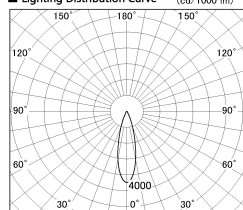

Installation	Track mount
Type	High-efficiency Lens type tracklight
Fixture wattage	38.5W
Beam angle	27deg
Color Temp.	4000K
CRI	Ra>90
Luminous	3836 lm
Body	Die-castaluminumalloy
Body finish	Black
Trim finish	Black
Reflector finish	N/A
IP Rate	IP20
Light source	COB module
Input Voltage	AC220~240V
Dimming Type	Non-Dimmable
Certificate	CE,CCC
Cut Hole	N/A

■ Lighting Distribution Curve (cd/1000 lm)

Illuminance Angle	Beam Angle	Vertical Illuminance(lx)
25°	27°	55340
1		13830
20000		6150
10000		3460
5000		2210
2000		1540
1330		1130
1770 m	1 10 0 1 2	860