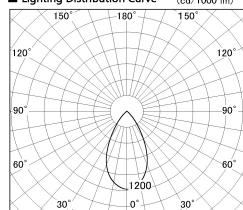

Installation	Track mount
Type	High-efficiency Lens type tracklight
Fixture wattage	38.5W
Beam angle	54deg
Color Temp.	4000K
CRI	Ra>90
Luminous	3847 lm
Body	Die-castaluminumalloy
Body finish	Black
Trim finish	Black
Reflector finish	N/A
IP Rate	IP20
Light source	COB module
Input Voltage	AC220~240V
Dimming Type	Non-Dimmable
Certificate	CE,CCC
Cut Hole	N/A

■ Lighting Distribution Curve (cd/1000 lm)