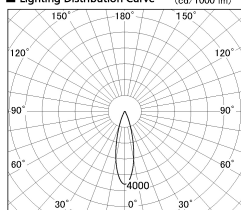

Installation	Track mount
Type	High-efficiency Lens type tracklight
Fixture wattage	35.5W
Beam angle	26deg
Color Temp.	4000K
CRI	Ra>90
Luminous	3698 lm
Body	Die-castaluminumalloy
Body finish	Black
Trim finish	Black
Reflector finish	N/A
IP Rate	IP20
Light source	COB module
Input Voltage	AC220~240V
Dimming Type	Non-Dimmable
Certificate	CE,CCC
Cut Hole	N/A

■ Lighting Distribution Curve (cd/1000 lm)