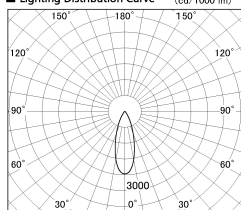

Installation	Track mount
Type	High-efficiency Lens type tracklight
Fixture wattage	35.5W
Beam angle	33deg
Color Temp.	4000K
CRI	Ra>90
Luminous	3782 lm
Body	Die-castaluminumalloy
Body finish	Black
Trim finish	Black
Reflector finish	N/A
IP Rate	IP20
Light source	COB module
Input Voltage	AC220~240V
Dimming Type	Non-Dimmable
Certificate	CE,CCC
Cut Hole	N/A

■ Lighting Distribution Curve (cd/1000 lm)