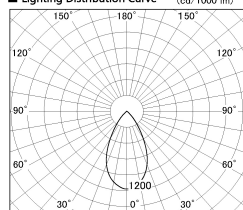

Installation	Track mount
Type	High-efficiency Lens type tracklight
Fixture wattage	35.5W
Beam angle	54deg
Color Temp.	4000K
CRI	Ra>90
Luminous	3675 lm
Body	Die-castaluminumalloy
Body finish	Black
Trim finish	Black
Reflector finish	N/A
IP Rate	IP20
Light source	COB module
Input Voltage	AC220~240V
Dimming Type	Non-Dimmable
Certificate	CE,CCC
Cut Hole	N/A

■ Lighting Distribution Curve (cd/1000 lm)