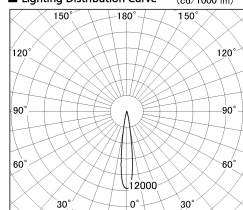

Installation	Track mount
Type	High-efficiency Lens type tracklight
Fixture wattage	32W
Beam angle	15deg
Color Temp.	4000K
CRI	Ra>90
Luminous	2666 lm
Body	Die-castaluminumalloy
Body finish	Black
Trim finish	Black
Reflector finish	N/A
IP Rate	IP20
Light source	COB module
Input Voltage	AC220~240V
Dimming Type	Non-Dimmable
Certificate	CE,CCC
Cut Hole	N/A

■ Lighting Distribution Curve (cd/1000 lm)

φ	Illuminance Angle	Beam Angle	Vertical Illuminance(lx)
	14°	15°	124940
240	50000		31240
480	20000		13880
730	10000		7810
980	5000		5000
			3470
			2550
			1950