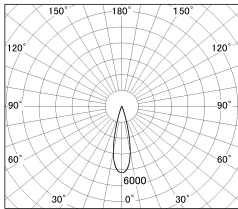

■ Lighting Distribution Curve (cd/1000 lm)

φ	Illuminance Angle	Beam Angle	Vertical Illuminance(lx)
420	24°	25°	56260
1			14060
850			6250
2			3520
1700			2250
3			1560
m			1150
			880

Installation	Track mount
Type	High-efficiency Lens type tracklight
Fixture wattage	32W
Beam angle	25deg
Color Temp.	4000K
CRI	Ra>90
Luminous	2799 lm
Body	Die-castaluminumalloy
Body finish	Black
Trim finish	Black
Reflector finish	N/A
IP Rate	IP20
Light source	COB module
Input Voltage	AC220~240V
Dimming Type	Non-Dimmable
Certificate	CE,CCC
Cut Hole	N/A