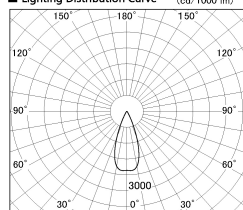

Installation	Track mount
Type	High-efficiency Lens type tracklight
Fixture wattage	32W
Beam angle	39deg
Color Temp.	4000K
CRI	Ra>90
Luminous	2869 lm
Body	Die-castaluminumalloy
Body finish	Black
Trim finish	Black
Reflector finish	N/A
IP Rate	IP20
Light source	COB module
Input Voltage	AC220~240V
Dimming Type	Non-Dimmable
Certificate	CE,CCC
Cut Hole	N/A

■ Lighting Distribution Curve (cd/1000 lm)