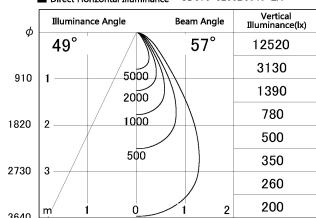

Installation	Track mount
Type	High-efficiency Lens type tracklight
Fixture wattage	32W
Beam angle	57deg
Color Temp.	4000K
CRI	Ra>90
Luminous	2751 lm
Body	Die-castaluminumalloy
Body finish	Black
Trim finish	Black
Reflector finish	N/A
IP Rate	IP20
Light source	COB module
Input Voltage	AC220~240V
Dimming Type	Non-Dimmable
Certificate	CE,CCC
Cut Hole	N/A