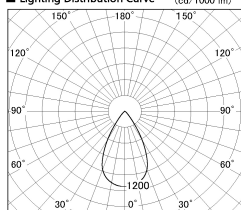

■ Lighting Distribution Curve (cd/1000 lm)

Installation	Track mount
Type	High-efficiency Lens type tracklight
Fixture wattage	32W
Beam angle	57deg
Color Temp.	4000K
CRI	Ra>90
Luminous	2751 lm
Body	Die-castaluminumalloy
Body finish	Black
Trim finish	Black
Reflector finish	N/A
IP Rate	IP20
Light source	COB module
Input Voltage	AC220~240V
Dimming Type	Non-Dimmable
Certificate	CE,CCC
Cut Hole	N/A