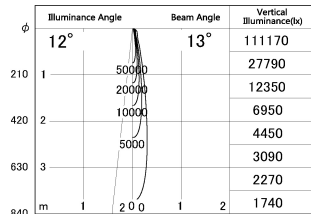

Installation	Track mount
Type	High-efficiency Lens type tracklight
Fixture wattage	24W
Beam angle	13deg
Color Temp.	4000K
CRI	Ra>90
Luminous	1966 lm
Body	Die-castaluminumalloy
Body finish	Black
Trim finish	Black
Reflector finish	N/A
IP Rate	IP20
Light source	COB module
Input Voltage	AC220~240V
Dimming Type	Non-Dimmable
Certificate	CE,CCC
Cut Hole	N/A