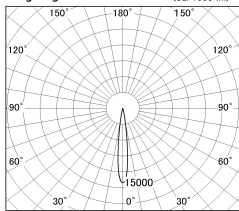

■ Lighting Distribution Curve (cd/1000 lm)

Installation	Track mount
Type	High-efficiency Lens type tracklight
Fixture wattage	24W
Beam angle	13deg
Color Temp.	4000K
CRI	Ra>90
Luminous	1966 lm
Body	Die-castaluminumalloy
Body finish	Black
Trim finish	Black
Reflector finish	N/A
IP Rate	IP20
Light source	COB module
Input Voltage	AC220~240V
Dimming Type	Non-Dimmable
Certificate	CE,CCC
Cut Hole	N/A