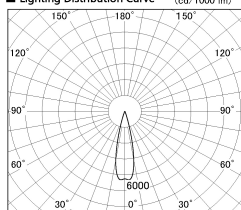

■ Lighting Distribution Curve (cd/1000 lm)

Installation	Track mount
Type	High-efficiency Lens type tracklight
Fixture wattage	24W
Beam angle	25deg
Color Temp.	4000K
CRI	Ra>90
Luminous	2068 lm
Body	Die-castaluminumalloy
Body finish	Black
Trim finish	Black
Reflector finish	N/A
IP Rate	IP20
Light source	COB module
Input Voltage	AC220~240V
Dimming Type	Non-Dimmable
Certificate	CE,CCC
Cut Hole	N/A