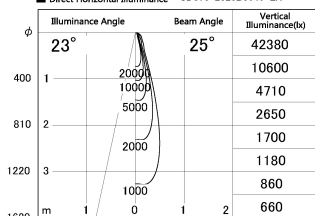

Installation	Track mount
Type	High-efficiency Lens type tracklight
Fixture wattage	24W
Beam angle	25deg
Color Temp.	4000K
CRI	Ra>90
Luminous	2068 lm
Body	Die-castaluminumalloy
Body finish	Black
Trim finish	Black
Reflector finish	N/A
IP Rate	IP20
Light source	COB module
Input Voltage	AC220~240V
Dimming Type	Non-Dimmable
Certificate	CE,CCC
Cut Hole	N/A