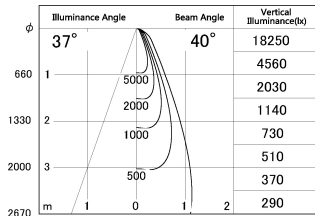

Installation	Track mount
Type	High-efficiency Lens type tracklight
Fixture wattage	24W
Beam angle	40deg
Color Temp.	4000K
CRI	Ra>90
Luminous	2112 lm
Body	Die-castaluminumalloy
Body finish	Black
Trim finish	Black
Reflector finish	N/A
IP Rate	IP20
Light source	COB module
Input Voltage	AC220~240V
Dimming Type	Non-Dimmable
Certificate	CE,CCC
Cut Hole	N/A