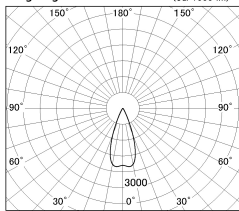

■ Lighting Distribution Curve (cd/1000 lm)

Installation	Track mount
Type	High-efficiency Lens type tracklight
Fixture wattage	24W
Beam angle	40deg
Color Temp.	4000K
CRI	Ra>90
Luminous	2112 lm
Body	Die-castaluminumalloy
Body finish	Black
Trim finish	Black
Reflector finish	N/A
IP Rate	IP20
Light source	COB module
Input Voltage	AC220~240V
Dimming Type	Non-Dimmable
Certificate	CE,CCC
Cut Hole	N/A