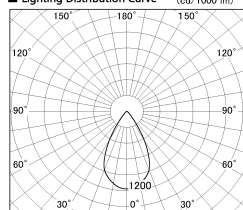

Installation	Track mount
Type	High-efficiency Lens type tracklight
Fixture wattage	24W
Beam angle	57deg
Color Temp.	4000K
CRI	Ra>90
Luminous	2036 lm
Body	Die-castaluminumalloy
Body finish	Black
Trim finish	Black
Reflector finish	N/A
IP Rate	IP20
Light source	COB module
Input Voltage	AC220~240V
Dimming Type	Non-Dimmable
Certificate	CE,CCC
Cut Hole	N/A

■ Lighting Distribution Curve (cd/1000 lm)