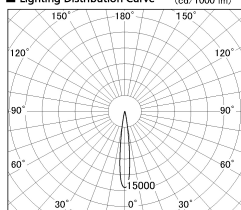

Installation	Track mount
Type	High-efficiency Lens type tracklight
Fixture wattage	18.6W
Beam angle	13deg
Color Temp.	4000K
CRI	Ra>90
Luminous	1582 lm
Body	Die-castaluminumalloy
Body finish	Black
Trim finish	Black
Reflector finish	N/A
IP Rate	IP20
Light source	COB module
Input Voltage	AC220~240V
Dimming Type	Non-Dimmable
Certificate	CE,CCC
Cut Hole	N/A

■ Lighting Distribution Curve (cd/1000 lm)

Illuminance Angle	Beam Angle	Vertical Illuminance(lx)
12°	13°	91620
210		22900
1		10180
2		5730
3		3660
630		2540
3		1870
840		1430
m	0