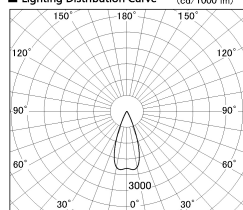

Installation	Track mount
Type	High-efficiency Lens type tracklight
Fixture wattage	18.6W
Beam angle	40deg
Color Temp.	4000K
CRI	Ra>90
Luminous	1699 lm
Body	Die-castaluminumalloy
Body finish	Black
Trim finish	Black
Reflector finish	N/A
IP Rate	IP20
Light source	COB module
Input Voltage	AC220~240V
Dimming Type	Non-Dimmable
Certificate	CE,CCC
Cut Hole	N/A

■ Lighting Distribution Curve (cd/1000 lm)