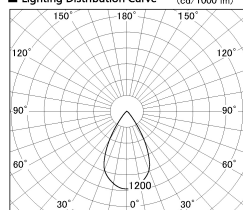

Installation	Track mount
Type	High-efficiency Lens type tracklight
Fixture wattage	18.6W
Beam angle	57deg
Color Temp.	4000K
CRI	Ra>90
Luminous	1638 lm
Body	Die-castaluminumalloy
Body finish	Black
Trim finish	Black
Reflector finish	N/A
IP Rate	IP20
Light source	COB module
Input Voltage	AC220~240V
Dimming Type	Non-Dimmable
Certificate	CE,CCC
Cut Hole	N/A

■ Lighting Distribution Curve (cd/1000 lm)