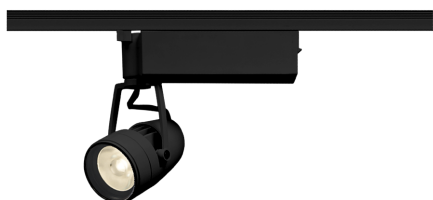

Item no. SD376-1415B9040-LX

Series Name: Cledy versa L-G tracklight
(SD376-LX)