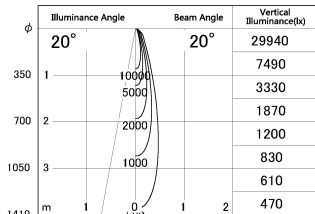

Installation	Track mount
Type	High-efficiency Lens type tracklight
Fixture wattage	12.5W
Beam angle	20deg
Color Temp.	4000K
CRI	Ra>90
Luminous	1137 lm
Body	Die-castaluminumalloy
Body finish	Black
Trim finish	Black
Reflector finish	N/A
IP Rate	IP20
Light source	COB module
Input Voltage	AC220~240V
Dimming Type	Non-Dimmable
Certificate	CE,CCC
Cut Hole	N/A