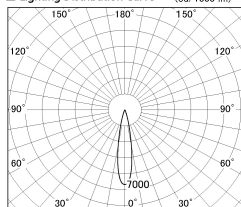

■ Lighting Distribution Curve (cd/1000 lm)

Installation	Track mount
Type	High-efficiency Lens type tracklight
Fixture wattage	12.5W
Beam angle	20deg
Color Temp.	4000K
CRI	Ra>90
Luminous	1137 lm
Body	Die-castaluminumalloy
Body finish	Black
Trim finish	Black
Reflector finish	N/A
IP Rate	IP20
Light source	COB module
Input Voltage	AC220~240V
Dimming Type	Non-Dimmable
Certificate	CE,CCC
Cut Hole	N/A