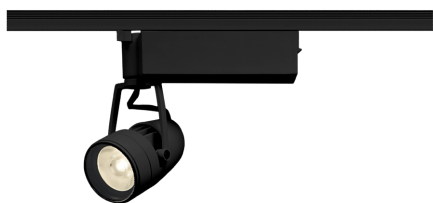

Item no. SD376-1425B9040-LX

Series Name: Cledy versa L-G tracklight
(SD376-LX)