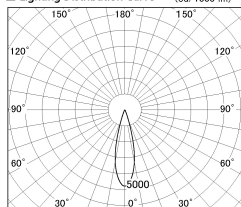

■ Lighting Distribution Curve (cd/1000 lm)

Installation	Track mount
Type	High-efficiency Lens type tracklight
Fixture wattage	12.5W
Beam angle	26deg
Color Temp.	4000K
CRI	Ra>90
Luminous	1215 lm
Body	Die-castaluminum alloy
Body finish	Black
Trim finish	Black
Reflector finish	N/A
IP Rate	IP20
Light source	COB module
Input Voltage	AC220~240V
Dimming Type	Non-Dimmable
Certificate	CE,CCC
Cut Hole	N/A