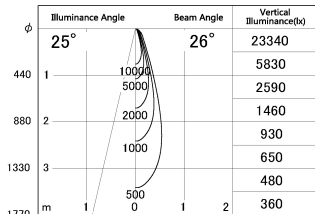

Installation	Track mount
Type	High-efficiency Lens type tracklight
Fixture wattage	12.5W
Beam angle	26deg
Color Temp.	4000K
CRI	Ra>90
Luminous	1215 lm
Body	Die-castaluminum alloy
Body finish	Black
Trim finish	Black
Reflector finish	N/A
IP Rate	IP20
Light source	COB module
Input Voltage	AC220~240V
Dimming Type	Non-Dimmable
Certificate	CE,CCC
Cut Hole	N/A