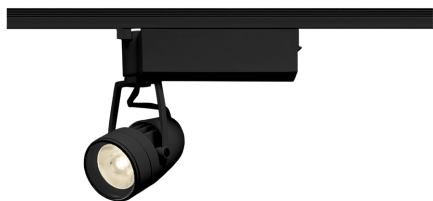

Item no. SD376-1435B9040-LX

Series Name: Cledy versa L-G tracklight
(SD376-LX)