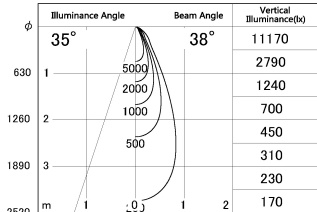

Installation	Track mount
Type	High-efficiency Lens type tracklight
Fixture wattage	12.5W
Beam angle	38deg
Color Temp.	4000K
CRI	Ra>90
Luminous	1191 lm
Body	Die-castaluminumalloy
Body finish	Black
Trim finish	Black
Reflector finish	N/A
IP Rate	IP20
Light source	COB module
Input Voltage	AC220~240V
Dimming Type	Non-Dimmable
Certificate	CE,CCC
Cut Hole	N/A