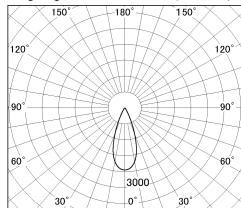

■ Lighting Distribution Curve (cd/1000 lm)

Installation	Track mount
Type	High-efficiency Lens type tracklight
Fixture wattage	12.5W
Beam angle	38deg
Color Temp.	4000K
CRI	Ra>90
Luminous	1191 lm
Body	Die-castaluminumalloy
Body finish	Black
Trim finish	Black
Reflector finish	N/A
IP Rate	IP20
Light source	COB module
Input Voltage	AC220~240V
Dimming Type	Non-Dimmable
Certificate	CE,CCC
Cut Hole	N/A