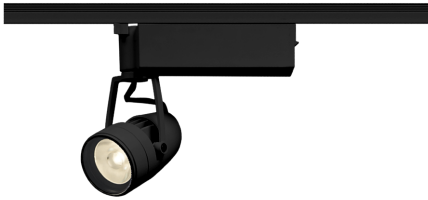

Item no. SD376-1455B9040-LX

Series Name: Cledy versa L-G tracklight
(SD376-LX)