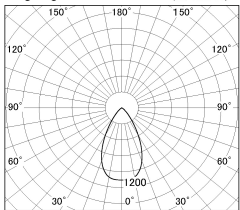

■ Lighting Distribution Curve (cd/1000 lm)

Installation	Track mount
Type	High-efficiency Lens type tracklight
Fixture wattage	12.5W
Beam angle	56deg
Color Temp.	4000K
CRI	Ra>90
Luminous	1181 lm
Body	Die-castaluminumalloy
Body finish	Black
Trim finish	Black
Reflector finish	N/A
IP Rate	IP20
Light source	COB module
Input Voltage	AC220~240V
Dimming Type	Non-Dimmable
Certificate	CE,CCC
Cut Hole	N/A