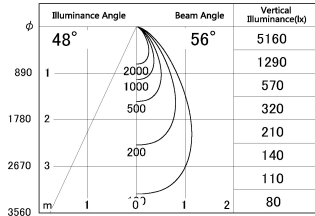

Installation	Track mount
Type	High-efficiency Lens type tracklight
Fixture wattage	12.5W
Beam angle	56deg
Color Temp.	4000K
CRI	Ra>90
Luminous	1181 lm
Body	Die-castaluminumalloy
Body finish	Black
Trim finish	Black
Reflector finish	N/A
IP Rate	IP20
Light source	COB module
Input Voltage	AC220~240V
Dimming Type	Non-Dimmable
Certificate	CE,CCC
Cut Hole	N/A