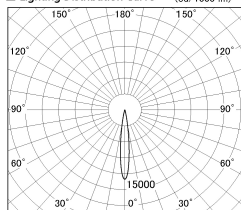

■ Lighting Distribution Curve (cd/1000 lm)

Installation	Track mount
Type	High-efficiency Lens type tracklight
Fixture wattage	7.4W
Beam angle	13deg
Color Temp.	4000K
CRI	Ra>90
Luminous	653 lm
Body	Die-castaluminumalloy
Body finish	Black
Trim finish	Black
Reflector finish	N/A
IP Rate	IP20
Light source	COB module
Input Voltage	AC220~240V
Dimming Type	Non-Dimmable
Certificate	CE,CCC
Cut Hole	N/A