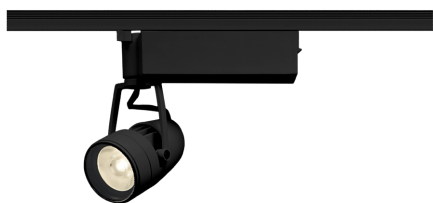

Item no. SD376-0815B9040-LX

Series Name: Cledy versa L-G tracklight
(SD376-LX)