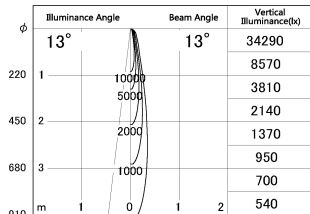

Installation	Track mount
Type	High-efficiency Lens type tracklight
Fixture wattage	7.4W
Beam angle	13deg
Color Temp.	4000K
CRI	Ra>90
Luminous	653 lm
Body	Die-castaluminumalloy
Body finish	Black
Trim finish	Black
Reflector finish	N/A
IP Rate	IP20
Light source	COB module
Input Voltage	AC220~240V
Dimming Type	Non-Dimmable
Certificate	CE,CCC
Cut Hole	N/A