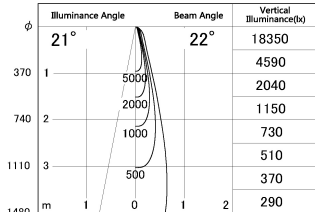

Installation	Track mount
Type	High-efficiency Lens type tracklight
Fixture wattage	7.4W
Beam angle	22deg
Color Temp.	4000K
CRI	Ra>90
Luminous	700 lm
Body	Die-castaluminumalloy
Body finish	Black
Trim finish	Black
Reflector finish	N/A
IP Rate	IP20
Light source	COB module
Input Voltage	AC220~240V
Dimming Type	Non-Dimmable
Certificate	CE,CCC
Cut Hole	N/A