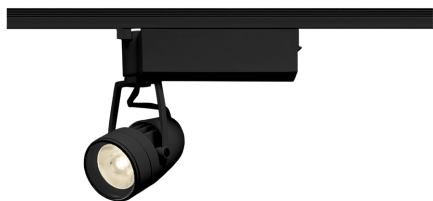

Item no. SD376-0825B9040-LX

Series Name: Cledy versa L-G tracklight
(SD376-LX)