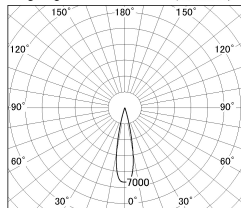

■ Lighting Distribution Curve (cd/1000 lm)

Installation	Track mount
Type	High-efficiency Lens type tracklight
Fixture wattage	7.4W
Beam angle	22deg
Color Temp.	4000K
CRI	Ra>90
Luminous	700 lm
Body	Die-castaluminumalloy
Body finish	Black
Trim finish	Black
Reflector finish	N/A
IP Rate	IP20
Light source	COB module
Input Voltage	AC220~240V
Dimming Type	Non-Dimmable
Certificate	CE,CCC
Cut Hole	N/A