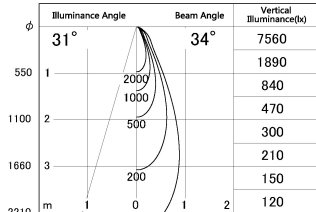

Installation	Track mount
Type	High-efficiency Lens type tracklight
Fixture wattage	7.4W
Beam angle	34deg
Color Temp.	4000K
CRI	Ra>90
Luminous	683 lm
Body	Die-castaluminumalloy
Body finish	Black
Trim finish	Black
Reflector finish	N/A
IP Rate	IP20
Light source	COB module
Input Voltage	AC220~240V
Dimming Type	Non-Dimmable
Certificate	CE,CCC
Cut Hole	N/A