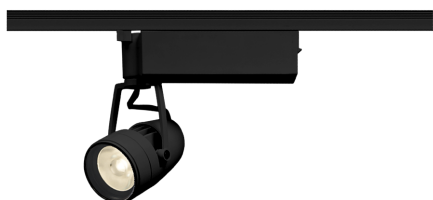

Item no. SD376-0835B9040-LX

Series Name: Cledy versa L-G tracklight
(SD376-LX)