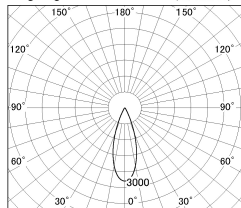

■ Lighting Distribution Curve (cd/1000 lm)

Installation	Track mount
Type	High-efficiency Lens type tracklight
Fixture wattage	7.4W
Beam angle	34deg
Color Temp.	4000K
CRI	Ra>90
Luminous	683 lm
Body	Die-castaluminumalloy
Body finish	Black
Trim finish	Black
Reflector finish	N/A
IP Rate	IP20
Light source	COB module
Input Voltage	AC220~240V
Dimming Type	Non-Dimmable
Certificate	CE,CCC
Cut Hole	N/A