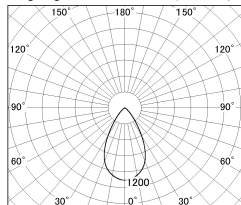

■ Lighting Distribution Curve (cd/1000 lm)

Installation	Track mount
Type	High-efficiency Lens type tracklight
Fixture wattage	7.4W
Beam angle	57deg
Color Temp.	4000K
CRI	Ra>90
Luminous	675 lm
Body	Die-castaluminumalloy
Body finish	Black
Trim finish	Black
Reflector finish	N/A
IP Rate	IP20
Light source	COB module
Input Voltage	AC220~240V
Dimming Type	Non-Dimmable
Certificate	CE,CCC
Cut Hole	N/A