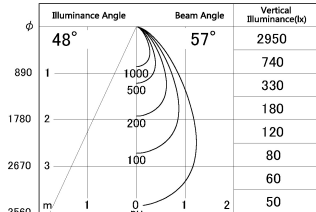

Installation	Track mount
Type	High-efficiency Lens type tracklight
Fixture wattage	7.4W
Beam angle	57deg
Color Temp.	4000K
CRI	Ra>90
Luminous	675 lm
Body	Die-castaluminumalloy
Body finish	Black
Trim finish	Black
Reflector finish	N/A
IP Rate	IP20
Light source	COB module
Input Voltage	AC220~240V
Dimming Type	Non-Dimmable
Certificate	CE,CCC
Cut Hole	N/A