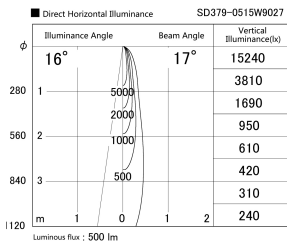

Item no. SD379-0515W9027

Series Name: AMMA Lens type Cylinder Tracklight (SD379)

Installation	Track mount
Type	Lens type tracklight : Cylinder type
Fixture wattage	6W
Beam angle	17deg
Color Temp.	2700K
CRI	Ra>90
Luminous	500 lm
Body	Die-castaluminumalloy
Body finish	White
Trim finish	White
Reflector finish	N/A
IP Rate	IP20
Light source	COB module
Input Voltage	AC220~240V
Dimming Type	Non-Dimmable
Certificate	CE,CCC
Cut Hole	N/A