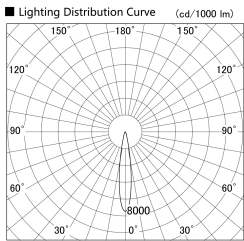

Item no. SD379-0515W9027

Series Name: AMMA Lens type Cylinder Tracklight (SD379)

Installation	Track mount
Type	Lens type tracklight : Cylinder type
Fixture wattage	6W
Beam angle	17deg
Color Temp.	2700K
CRI	Ra>90
Luminous	500 lm
Body	Die-castaluminumalloy
Body finish	White
Trim finish	White
Reflector finish	N/A
IP Rate	IP20
Light source	COB module
Input Voltage	AC220~240V
Dimming Type	Non-Dimmable
Certificate	CE,CCC
Cut Hole	N/A