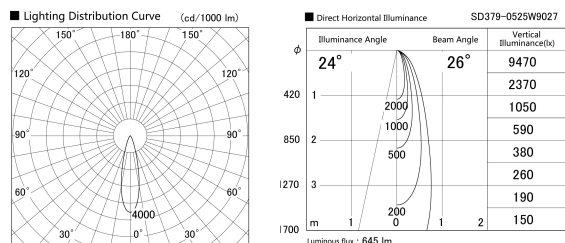

Item no. SD379-0525W9027

Series Name: AMMA Lens type Cylinder Tracklight (SD379)

Installation	Track mount
Type	Lens type tracklight : Cylinder type
Fixture wattage	6W
Beam angle	26deg
Color Temp.	2700K
CRI	Ra>90
Luminous	646 lm
Body	Die-castaluminumalloy
Body finish	White
Trim finish	White
Reflector finish	N/A
IP Rate	IP20
Light source	COB module
Input Voltage	AC220~240V
Dimming Type	Non-Dimmable
Certificate	CE,CCC
Cut Hole	N/A