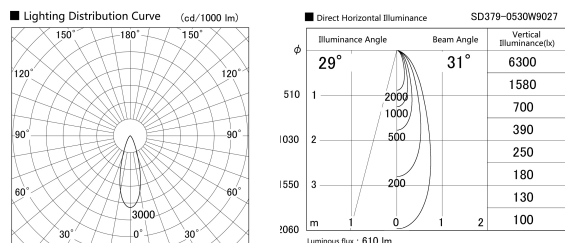

Item no. SD379-0530W9027

Series Name: AMMA Lens type Cylinder Tracklight (SD379)

Installation	Track mount
Type	Lens type tracklight : Cylinder type
Fixture wattage	6W
Beam angle	31deg
Color Temp.	2700K
CRI	Ra>90
Luminous	612 lm
Body	Die-castaluminumalloy
Body finish	White
Trim finish	White
Reflector finish	N/A
IP Rate	IP20
Light source	COB module
Input Voltage	AC220~240V
Dimming Type	Non-Dimmable
Certificate	CE,CCC
Cut Hole	N/A