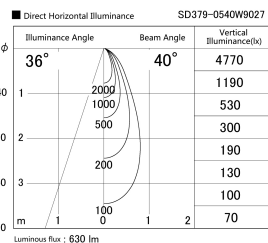

Item no. SD379-0540W9027

Series Name: AMMA Lens type Cylinder Tracklight (SD379)

Installation	Track mount
Type	Lens type tracklight : Cylinder type
Fixture wattage	6W
Beam angle	40deg
Color Temp.	2700K
CRI	Ra>90
Luminous	631 lm
Body	Die-castaluminumalloy
Body finish	White
Trim finish	White
Reflector finish	N/A
IP Rate	IP20
Light source	COB module
Input Voltage	AC220~240V
Dimming Type	Non-Dimmable
Certificate	CE,CCC
Cut Hole	N/A