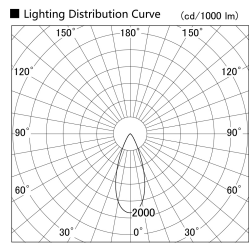

Item no. SD379-0540W9027

Series Name: AMMA Lens type Cylinder Tracklight (SD379)

Installation	Track mount
Type	Lens type tracklight : Cylinder type
Fixture wattage	6W
Beam angle	40deg
Color Temp.	2700K
CRI	Ra>90
Luminous	631 lm
Body	Die-castaluminumalloy
Body finish	White
Trim finish	White
Reflector finish	N/A
IP Rate	IP20
Light source	COB module
Input Voltage	AC220~240V
Dimming Type	Non-Dimmable
Certificate	CE,CCC
Cut Hole	N/A