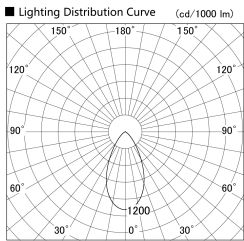

Item no. SD379-0555W9027

Series Name: AMMA Lens type Cylinder Tracklight (SD379)

Installation	Track mount
Type	Lens type tracklight : Cylinder type
Fixture wattage	6W
Beam angle	53deg
Color Temp.	2700K
CRI	Ra>90
Luminous	585 lm
Body	Die-castaluminumalloy
Body finish	White
Trim finish	White
Reflector finish	N/A
IP Rate	IP20
Light source	COB module
Input Voltage	AC220~240V
Dimming Type	Non-Dimmable
Certificate	CE,CCC
Cut Hole	N/A