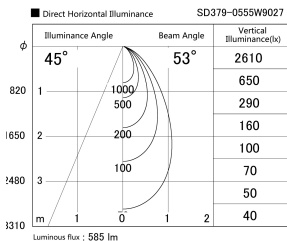

Item no. SD379-0555W9027

Series Name: AMMA Lens type Cylinder Tracklight (SD379)

Installation	Track mount
Type	Lens type tracklight : Cylinder type
Fixture wattage	6W
Beam angle	53deg
Color Temp.	2700K
CRI	Ra>90
Luminous	585 lm
Body	Die-castaluminumalloy
Body finish	White
Trim finish	White
Reflector finish	N/A
IP Rate	IP20
Light source	COB module
Input Voltage	AC220~240V
Dimming Type	Non-Dimmable
Certificate	CE,CCC
Cut Hole	N/A