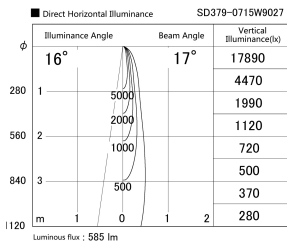

Item no. SD379-0715W9027

Series Name: AMMA Lens type Cylinder Tracklight (SD379)

Installation	Track mount
Type	Lens type tracklight : Cylinder type
Fixture wattage	7.5W
Beam angle	17deg
Color Temp.	2700K
CRI	Ra>90
Luminous	587 lm
Body	Die-castaluminumalloy
Body finish	White
Trim finish	White
Reflector finish	N/A
IP Rate	IP20
Light source	COB module
Input Voltage	AC220~240V
Dimming Type	Non-Dimmable
Certificate	CE,CCC
Cut Hole	N/A