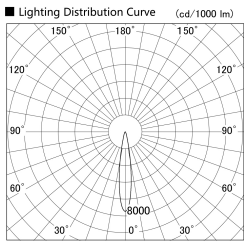

Item no. SD379-0715W9027

Series Name: AMMA Lens type Cylinder Tracklight (SD379)

Installation	Track mount
Type	Lens type tracklight : Cylinder type
Fixture wattage	7.5W
Beam angle	17deg
Color Temp.	2700K
CRI	Ra>90
Luminous	587 lm
Body	Die-castaluminumalloy
Body finish	White
Trim finish	White
Reflector finish	N/A
IP Rate	IP20
Light source	COB module
Input Voltage	AC220~240V
Dimming Type	Non-Dimmable
Certificate	CE,CCC
Cut Hole	N/A