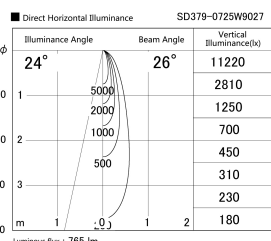

Item no. SD379-0725W9027

Series Name: AMMA Lens type Cylinder Tracklight (SD379)

Installation	Track mount
Type	Lens type tracklight : Cylinder type
Fixture wattage	7.5W
Beam angle	26deg
Color Temp.	2700K
CRI	Ra>90
Luminous	768 lm
Body	Die-castaluminumalloy
Body finish	White
Trim finish	White
Reflector finish	N/A
IP Rate	IP20
Light source	COB module
Input Voltage	AC220~240V
Dimming Type	Non-Dimmable
Certificate	CE,CCC
Cut Hole	N/A