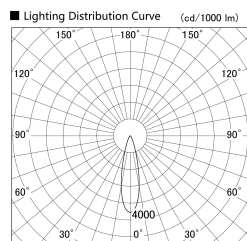

Item no. SD379-0725W9027

Series Name: AMMA Lens type Cylinder Tracklight (SD379)

Installation	Track mount
Type	Lens type tracklight : Cylinder type
Fixture wattage	7.5W
Beam angle	26deg
Color Temp.	2700K
CRI	Ra>90
Luminous	768 lm
Body	Die-castaluminumalloy
Body finish	White
Trim finish	White
Reflector finish	N/A
IP Rate	IP20
Light source	COB module
Input Voltage	AC220~240V
Dimming Type	Non-Dimmable
Certificate	CE,CCC
Cut Hole	N/A