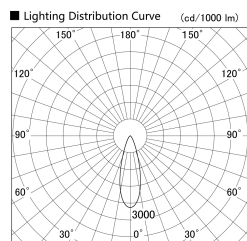

Item no. SD379-0730W9027

Series Name: AMMA Lens type Cylinder Tracklight (SD379)

Installation	Track mount
Type	Lens type tracklight : Cylinder type
Fixture wattage	7.5W
Beam angle	31deg
Color Temp.	2700K
CRI	Ra>90
Luminous	726 lm
Body	Die-castaluminumalloy
Body finish	White
Trim finish	White
Reflector finish	N/A
IP Rate	IP20
Light source	COB module
Input Voltage	AC220~240V
Dimming Type	Non-Dimmable
Certificate	CE,CCC
Cut Hole	N/A