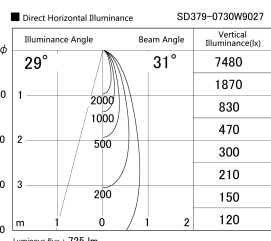

Item no. SD379-0730W9027

Series Name: AMMA Lens type Cylinder Tracklight (SD379)

Installation	Track mount
Type	Lens type tracklight : Cylinder type
Fixture wattage	7.5W
Beam angle	31deg
Color Temp.	2700K
CRI	Ra>90
Luminous	726 lm
Body	Die-castaluminumalloy
Body finish	White
Trim finish	White
Reflector finish	N/A
IP Rate	IP20
Light source	COB module
Input Voltage	AC220~240V
Dimming Type	Non-Dimmable
Certificate	CE,CCC
Cut Hole	N/A