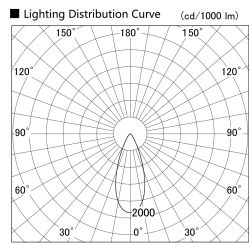

Item no. SD379-0740W9027

Series Name: AMMA Lens type Cylinder Tracklight (SD379)

Installation	Track mount
Type	Lens type tracklight : Cylinder type
Fixture wattage	7.5W
Beam angle	40deg
Color Temp.	2700K
CRI	Ra>90
Luminous	749 lm
Body	Die-castaluminumalloy
Body finish	White
Trim finish	White
Reflector finish	N/A
IP Rate	IP20
Light source	COB module
Input Voltage	AC220~240V
Dimming Type	Non-Dimmable
Certificate	CE,CCC
Cut Hole	N/A