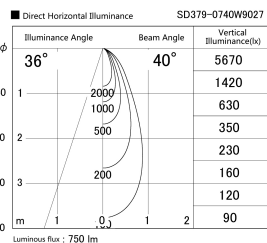

Item no. SD379-0740W9027

Series Name: AMMA Lens type Cylinder Tracklight (SD379)

Installation	Track mount
Type	Lens type tracklight : Cylinder type
Fixture wattage	7.5W
Beam angle	40deg
Color Temp.	2700K
CRI	Ra>90
Luminous	749 lm
Body	Die-castaluminumalloy
Body finish	White
Trim finish	White
Reflector finish	N/A
IP Rate	IP20
Light source	COB module
Input Voltage	AC220~240V
Dimming Type	Non-Dimmable
Certificate	CE,CCC
Cut Hole	N/A