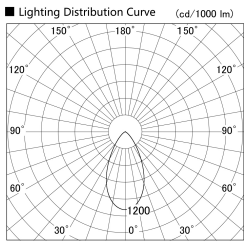

Item no. SD379-0755W9027

Series Name: AMMA Lens type Cylinder Tracklight (SD379)

Installation	Track mount
Type	Lens type tracklight : Cylinder type
Fixture wattage	7.5W
Beam angle	53deg
Color Temp.	2700K
CRI	Ra>90
Luminous	694 lm
Body	Die-castaluminumalloy
Body finish	White
Trim finish	White
Reflector finish	N/A
IP Rate	IP20
Light source	COB module
Input Voltage	AC220~240V
Dimming Type	Non-Dimmable
Certificate	CE,CCC
Cut Hole	N/A