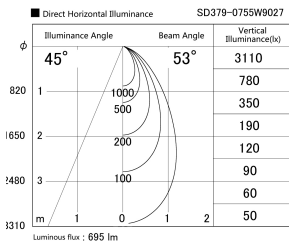

Item no. SD379-0755W9027

Series Name: AMMA Lens type Cylinder Tracklight (SD379)

Installation	Track mount
Type	Lens type tracklight : Cylinder type
Fixture wattage	7.5W
Beam angle	53deg
Color Temp.	2700K
CRI	Ra>90
Luminous	694 lm
Body	Die-castaluminumalloy
Body finish	White
Trim finish	White
Reflector finish	N/A
IP Rate	IP20
Light source	COB module
Input Voltage	AC220~240V
Dimming Type	Non-Dimmable
Certificate	CE,CCC
Cut Hole	N/A