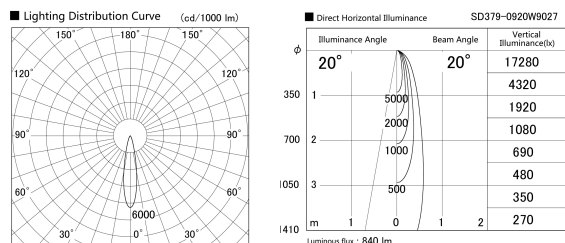

Item no. SD379-0920W9027

Series Name: AMMA Lens type Cylinder Tracklight (SD379)

Installation	Track mount
Type	Lens type tracklight : Cylinder type
Fixture wattage	10.5W
Beam angle	20deg
Color Temp.	2700K
CRI	Ra>90
Luminous	841 lm
Body	Die-castaluminumalloy
Body finish	White
Trim finish	White
Reflector finish	N/A
IP Rate	IP20
Light source	COB module
Input Voltage	AC220~240V
Dimming Type	Non-Dimmable
Certificate	CE,CCC
Cut Hole	N/A