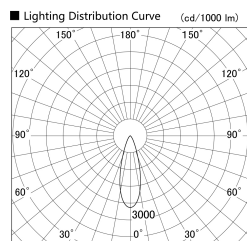

Item no. SD379-0930W9027

Series Name: AMMA Lens type Cylinder Tracklight (SD379)

Installation	Track mount
Type	Lens type tracklight : Cylinder type
Fixture wattage	10.5W
Beam angle	31deg
Color Temp.	2700K
CRI	Ra>90
Luminous	982 lm
Body	Die-castaluminumalloy
Body finish	White
Trim finish	White
Reflector finish	N/A
IP Rate	IP20
Light source	COB module
Input Voltage	AC220~240V
Dimming Type	Non-Dimmable
Certificate	CE,CCC
Cut Hole	N/A