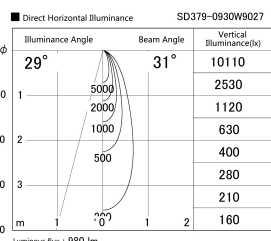

Item no. SD379-0930W9027

Series Name: AMMA Lens type Cylinder Tracklight (SD379)

Installation	Track mount
Type	Lens type tracklight : Cylinder type
Fixture wattage	10.5W
Beam angle	31deg
Color Temp.	2700K
CRI	Ra>90
Luminous	982 lm
Body	Die-castaluminumalloy
Body finish	White
Trim finish	White
Reflector finish	N/A
IP Rate	IP20
Light source	COB module
Input Voltage	AC220~240V
Dimming Type	Non-Dimmable
Certificate	CE,CCC
Cut Hole	N/A