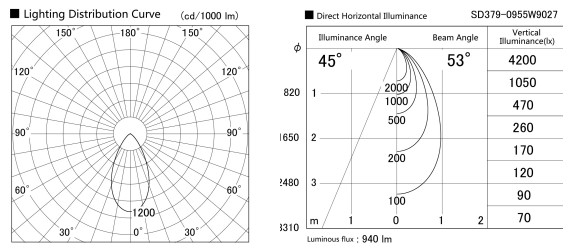

Item no. SD379-0955W9027

Series Name: AMMA Lens type Cylinder Tracklight (SD379)

Installation	Track mount
Type	Lens type tracklight : Cylinder type
Fixture wattage	10.5W
Beam angle	53deg
Color Temp.	2700K
CRI	Ra>90
Luminous	939 lm
Body	Die-castaluminumalloy
Body finish	White
Trim finish	White
Reflector finish	N/A
IP Rate	IP20
Light source	COB module
Input Voltage	AC220~240V
Dimming Type	Non-Dimmable
Certificate	CE,CCC
Cut Hole	N/A