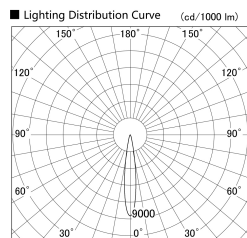

Item no. SD379-1015W9027S

Series Name: AMMA Lens type Cylinder Tracklight (SD379)

Installation	Track mount
Type	Lens type tracklight : Cylinder type
Fixture wattage	10.5W
Beam angle	16deg
Color Temp.	2700K
CRI	Ra>90
Luminous	961 lm
Body	Die-castaluminumalloy
Body finish	White
Trim finish	White
Reflector finish	N/A
IP Rate	IP20
Light source	COB module
Input Voltage	AC220~240V
Dimming Type	Non-Dimmable
Certificate	CE,CCC
Cut Hole	N/A