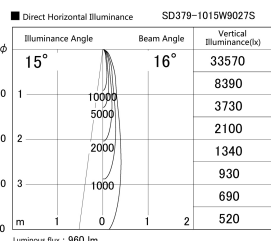

Item no. SD379-1015W9027S

Series Name: AMMA Lens type Cylinder Tracklight (SD379)

Installation	Track mount
Type	Lens type tracklight : Cylinder type
Fixture wattage	10.5W
Beam angle	16deg
Color Temp.	2700K
CRI	Ra>90
Luminous	961 lm
Body	Die-castaluminumalloy
Body finish	White
Trim finish	White
Reflector finish	N/A
IP Rate	IP20
Light source	COB module
Input Voltage	AC220~240V
Dimming Type	Non-Dimmable
Certificate	CE,CCC
Cut Hole	N/A