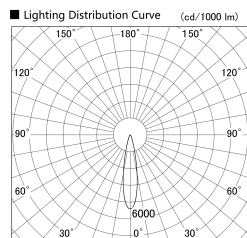

Item no. SD379-1020W9027S

Series Name: AMMA Lens type Cylinder Tracklight (SD379)

Installation	Track mount
Type	Lens type tracklight : Cylinder type
Fixture wattage	10.5W
Beam angle	21deg
Color Temp.	2700K
CRI	Ra>90
Luminous	1210 lm
Body	Die-castaluminumalloy
Body finish	White
Trim finish	White
Reflector finish	N/A
IP Rate	IP20
Light source	COB module
Input Voltage	AC220~240V
Dimming Type	Non-Dimmable
Certificate	CE,CCC
Cut Hole	N/A