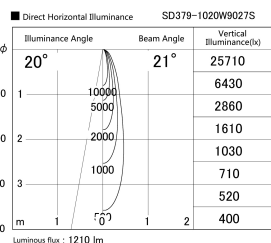

Item no. SD379-1020W9027S

Series Name: AMMA Lens type Cylinder Tracklight (SD379)

Installation	Track mount
Type	Lens type tracklight : Cylinder type
Fixture wattage	10.5W
Beam angle	21deg
Color Temp.	2700K
CRI	Ra>90
Luminous	1210 lm
Body	Die-castaluminumalloy
Body finish	White
Trim finish	White
Reflector finish	N/A
IP Rate	IP20
Light source	COB module
Input Voltage	AC220~240V
Dimming Type	Non-Dimmable
Certificate	CE,CCC
Cut Hole	N/A