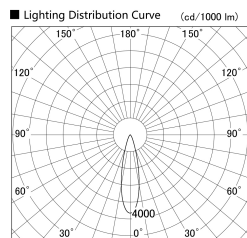

Item no. SD379-1025W9027S

Series Name: AMMA Lens type Cylinder Tracklight (SD379)

Installation	Track mount
Type	Lens type tracklight : Cylinder type
Fixture wattage	10.5W
Beam angle	25deg
Color Temp.	2700K
CRI	Ra>90
Luminous	1140 lm
Body	Die-castaluminumalloy
Body finish	White
Trim finish	White
Reflector finish	N/A
IP Rate	IP20
Light source	COB module
Input Voltage	AC220~240V
Dimming Type	Non-Dimmable
Certificate	CE,CCC
Cut Hole	N/A