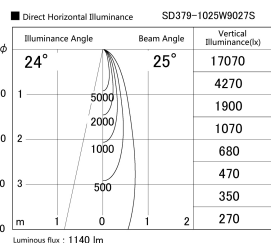

Item no. SD379-1025W9027S

Series Name: AMMA Lens type Cylinder Tracklight (SD379)

Installation	Track mount
Type	Lens type tracklight : Cylinder type
Fixture wattage	10.5W
Beam angle	25deg
Color Temp.	2700K
CRI	Ra>90
Luminous	1140 lm
Body	Die-castaluminumalloy
Body finish	White
Trim finish	White
Reflector finish	N/A
IP Rate	IP20
Light source	COB module
Input Voltage	AC220~240V
Dimming Type	Non-Dimmable
Certificate	CE,CCC
Cut Hole	N/A