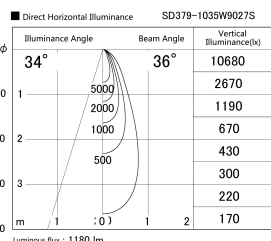

Item no. SD379-1035W9027S

Series Name: AMMA Lens type Cylinder Tracklight (SD379)

Installation	Track mount
Type	Lens type tracklight : Cylinder type
Fixture wattage	10.5W
Beam angle	36deg
Color Temp.	2700K
CRI	Ra>90
Luminous	1178 lm
Body	Die-castaluminumalloy
Body finish	White
Trim finish	White
Reflector finish	N/A
IP Rate	IP20
Light source	COB module
Input Voltage	AC220~240V
Dimming Type	Non-Dimmable
Certificate	CE,CCC
Cut Hole	N/A