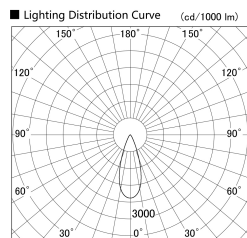

Item no. SD379-1035W9027S

Series Name: AMMA Lens type Cylinder Tracklight (SD379)

Installation	Track mount
Type	Lens type tracklight : Cylinder type
Fixture wattage	10.5W
Beam angle	36deg
Color Temp.	2700K
CRI	Ra>90
Luminous	1178 lm
Body	Die-castaluminumalloy
Body finish	White
Trim finish	White
Reflector finish	N/A
IP Rate	IP20
Light source	COB module
Input Voltage	AC220~240V
Dimming Type	Non-Dimmable
Certificate	CE,CCC
Cut Hole	N/A