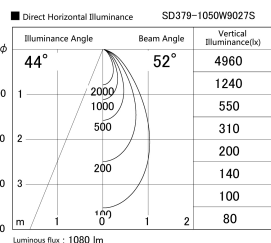

Item no. SD379-1050W9027S

Series Name: AMMA Lens type Cylinder Tracklight (SD379)

Installation	Track mount
Type	Lens type tracklight : Cylinder type
Fixture wattage	10.5W
Beam angle	52deg
Color Temp.	2700K
CRI	Ra>90
Luminous	1079 lm
Body	Die-castaluminumalloy
Body finish	White
Trim finish	White
Reflector finish	N/A
IP Rate	IP20
Light source	COB module
Input Voltage	AC220~240V
Dimming Type	Non-Dimmable
Certificate	CE,CCC
Cut Hole	N/A