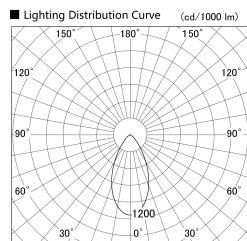

Item no. SD379-1050W9027S

Series Name: AMMA Lens type Cylinder Tracklight (SD379)

Installation	Track mount
Type	Lens type tracklight : Cylinder type
Fixture wattage	10.5W
Beam angle	52deg
Color Temp.	2700K
CRI	Ra>90
Luminous	1079 lm
Body	Die-castaluminumalloy
Body finish	White
Trim finish	White
Reflector finish	N/A
IP Rate	IP20
Light source	COB module
Input Voltage	AC220~240V
Dimming Type	Non-Dimmable
Certificate	CE,CCC
Cut Hole	N/A