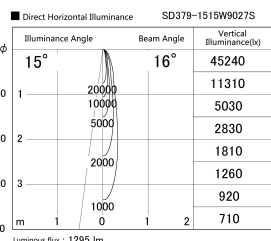

Item no. SD379-1515W9027S

Series Name: AMMA Lens type Cylinder Tracklight (SD379)

Installation	Track mount
Type	Lens type tracklight : Cylinder type
Fixture wattage	14W
Beam angle	16deg
Color Temp.	2700K
CRI	Ra>90
Luminous	1295 lm
Body	Die-castaluminumalloy
Body finish	White
Trim finish	White
Reflector finish	N/A
IP Rate	IP20
Light source	COB module
Input Voltage	AC220~240V
Dimming Type	Non-Dimmable
Certificate	CE,CCC
Cut Hole	N/A