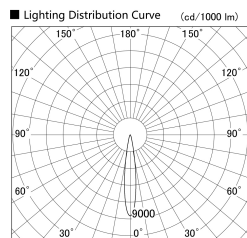

Item no. SD379-1515W9027S

Series Name: AMMA Lens type Cylinder Tracklight (SD379)

Installation	Track mount
Type	Lens type tracklight : Cylinder type
Fixture wattage	14W
Beam angle	16deg
Color Temp.	2700K
CRI	Ra>90
Luminous	1295 lm
Body	Die-castaluminumalloy
Body finish	White
Trim finish	White
Reflector finish	N/A
IP Rate	IP20
Light source	COB module
Input Voltage	AC220~240V
Dimming Type	Non-Dimmable
Certificate	CE,CCC
Cut Hole	N/A