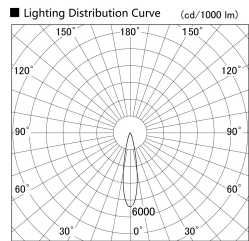

Item no. SD379-1520W9027S

Series Name: AMMA Lens type Cylinder Tracklight (SD379)

Installation	Track mount
Type	Lens type tracklight : Cylinder type
Fixture wattage	14W
Beam angle	21deg
Color Temp.	2700K
CRI	Ra>90
Luminous	1670 lm
Body	Die-castaluminumalloy
Body finish	White
Trim finish	White
Reflector finish	N/A
IP Rate	IP20
Light source	COB module
Input Voltage	AC220~240V
Dimming Type	Non-Dimmable
Certificate	CE,CCC
Cut Hole	N/A