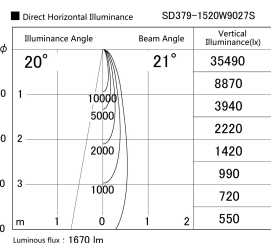

Item no. SD379-1520W9027S

Series Name: AMMA Lens type Cylinder Tracklight (SD379)

Installation	Track mount
Type	Lens type tracklight : Cylinder type
Fixture wattage	14W
Beam angle	21deg
Color Temp.	2700K
CRI	Ra>90
Luminous	1670 lm
Body	Die-castaluminumalloy
Body finish	White
Trim finish	White
Reflector finish	N/A
IP Rate	IP20
Light source	COB module
Input Voltage	AC220~240V
Dimming Type	Non-Dimmable
Certificate	CE,CCC
Cut Hole	N/A