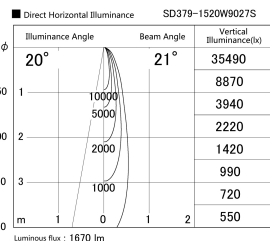

Item no. SD379-1520W9027S

Series Name: AMMA Lens type Cylinder Tracklight (SD379)

Installation	Track mount
Type	Lens type tracklight : Cylinder type
Fixture wattage	14W
Beam angle	21deg
Color Temp.	2700K
CRI	Ra>90
Luminous	1670 lm
Body	Die-castaluminumalloy
Body finish	White
Trim finish	White
Reflector finish	N/A
IP Rate	IP20
Light source	COB module
Input Voltage	AC220~240V
Dimming Type	Non-Dimmable
Certificate	CE,CCC
Cut Hole	N/A