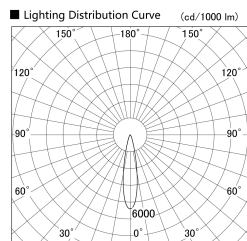

Item no. SD379-1520W9027S

Series Name: AMMA Lens type Cylinder Tracklight (SD379)

Installation	Track mount
Type	Lens type tracklight : Cylinder type
Fixture wattage	14W
Beam angle	21deg
Color Temp.	2700K
CRI	Ra>90
Luminous	1670 lm
Body	Die-castaluminumalloy
Body finish	White
Trim finish	White
Reflector finish	N/A
IP Rate	IP20
Light source	COB module
Input Voltage	AC220~240V
Dimming Type	Non-Dimmable
Certificate	CE,CCC
Cut Hole	N/A