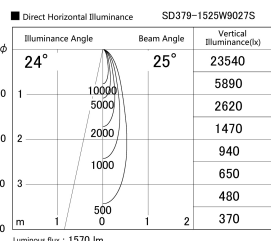

Item no. SD379-1525W9027S

Series Name: AMMA Lens type Cylinder Tracklight (SD379)

Installation	Track mount
Type	Lens type tracklight : Cylinder type
Fixture wattage	14W
Beam angle	25deg
Color Temp.	2700K
CRI	Ra>90
Luminous	1572 lm
Body	Die-castaluminumalloy
Body finish	White
Trim finish	White
Reflector finish	N/A
IP Rate	IP20
Light source	COB module
Input Voltage	AC220~240V
Dimming Type	Non-Dimmable
Certificate	CE,CCC
Cut Hole	N/A