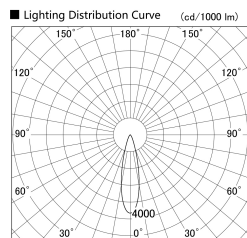

Item no. SD379-1525W9027S

Series Name: AMMA Lens type Cylinder Tracklight (SD379)

Installation	Track mount
Type	Lens type tracklight : Cylinder type
Fixture wattage	14W
Beam angle	25deg
Color Temp.	2700K
CRI	Ra>90
Luminous	1572 lm
Body	Die-castaluminumalloy
Body finish	White
Trim finish	White
Reflector finish	N/A
IP Rate	IP20
Light source	COB module
Input Voltage	AC220~240V
Dimming Type	Non-Dimmable
Certificate	CE,CCC
Cut Hole	N/A